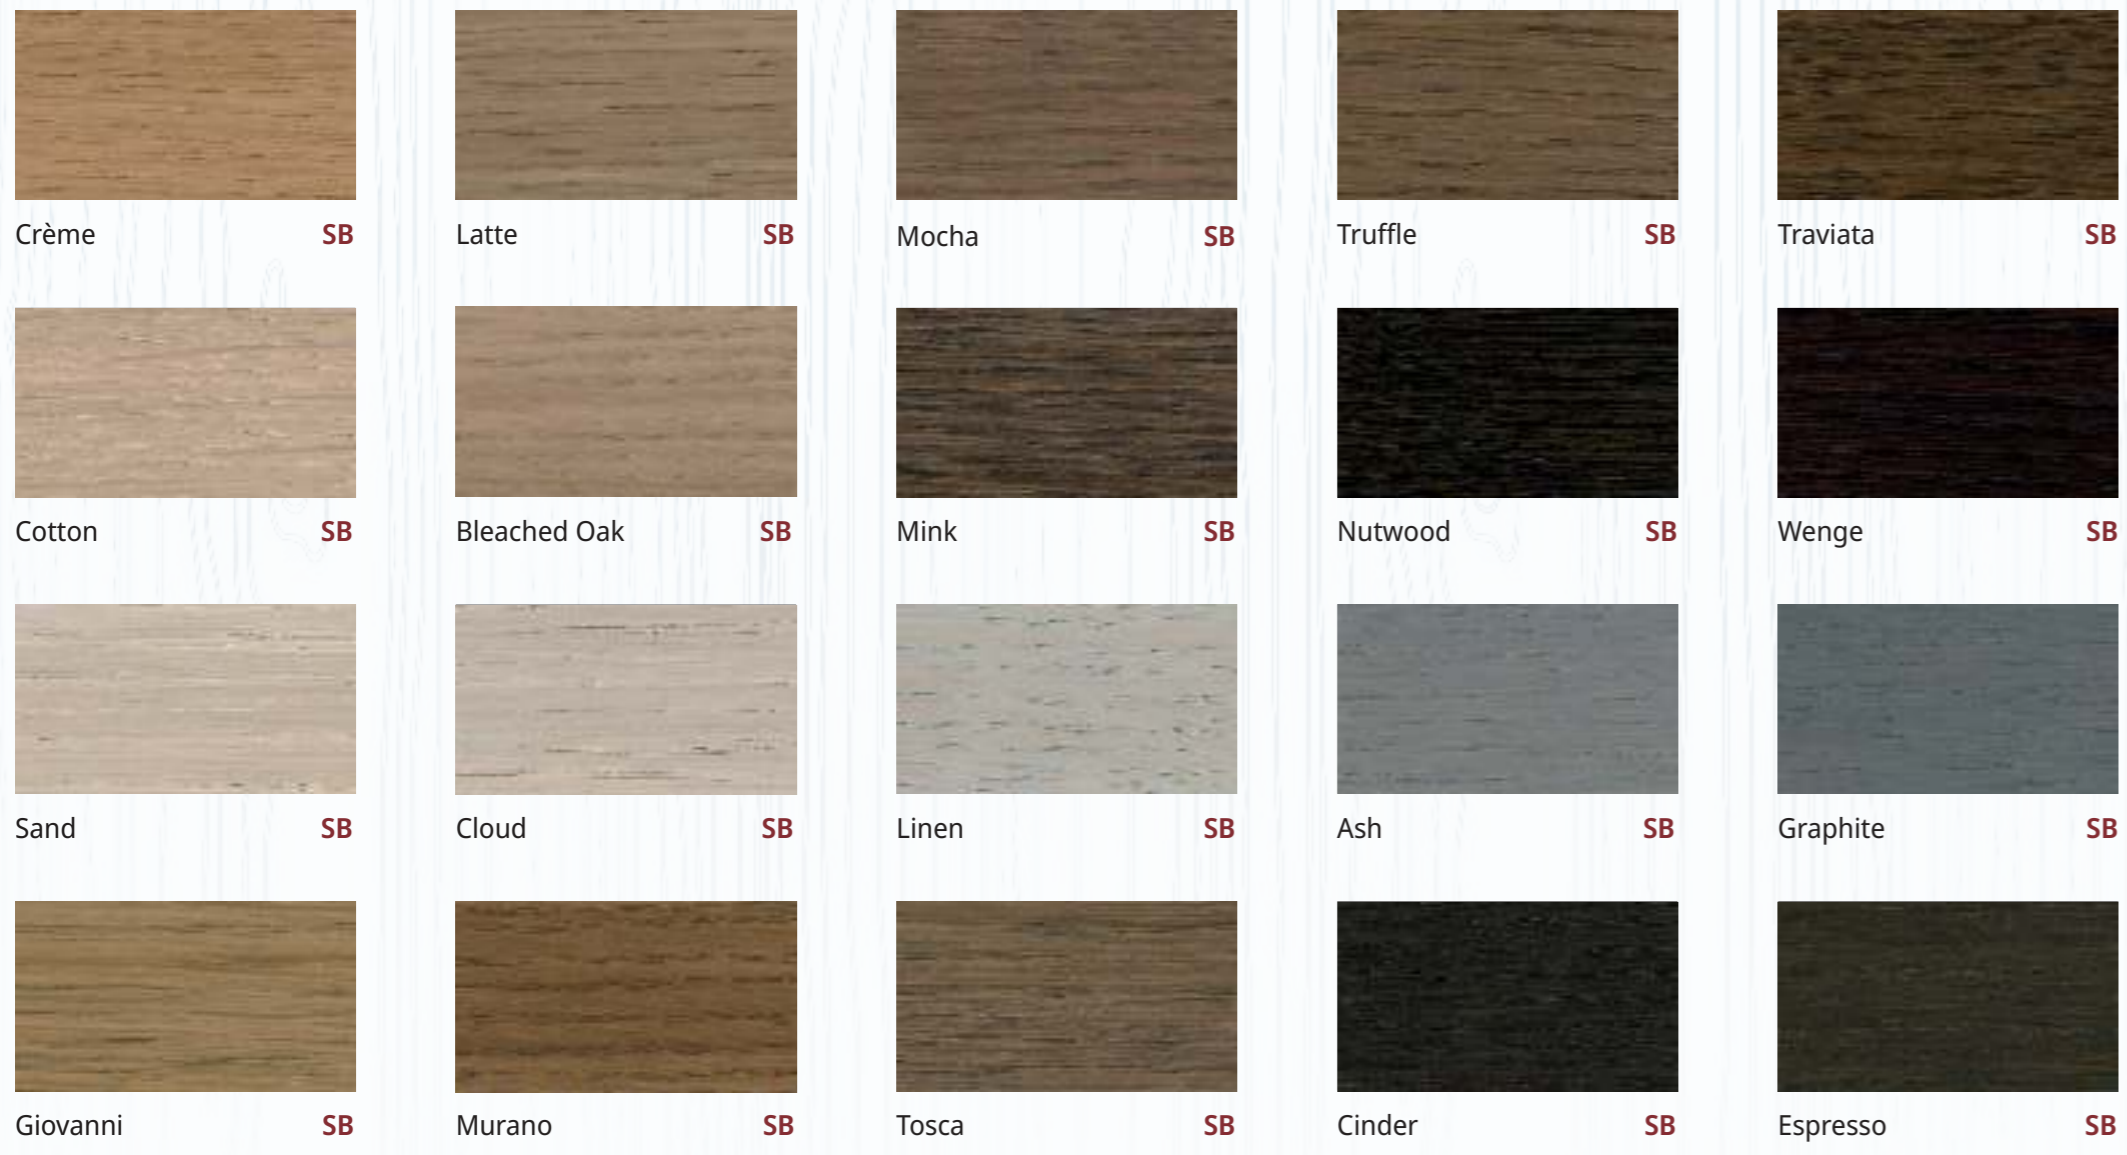

Harmony Stain Range

Pigmented Stains

Dye Stains

Patinas

WB - Available in water-based
SB - Available in solvent-based

*Each chip is a representation of the colour. Please contact your local sales representative for advice on application and trials.