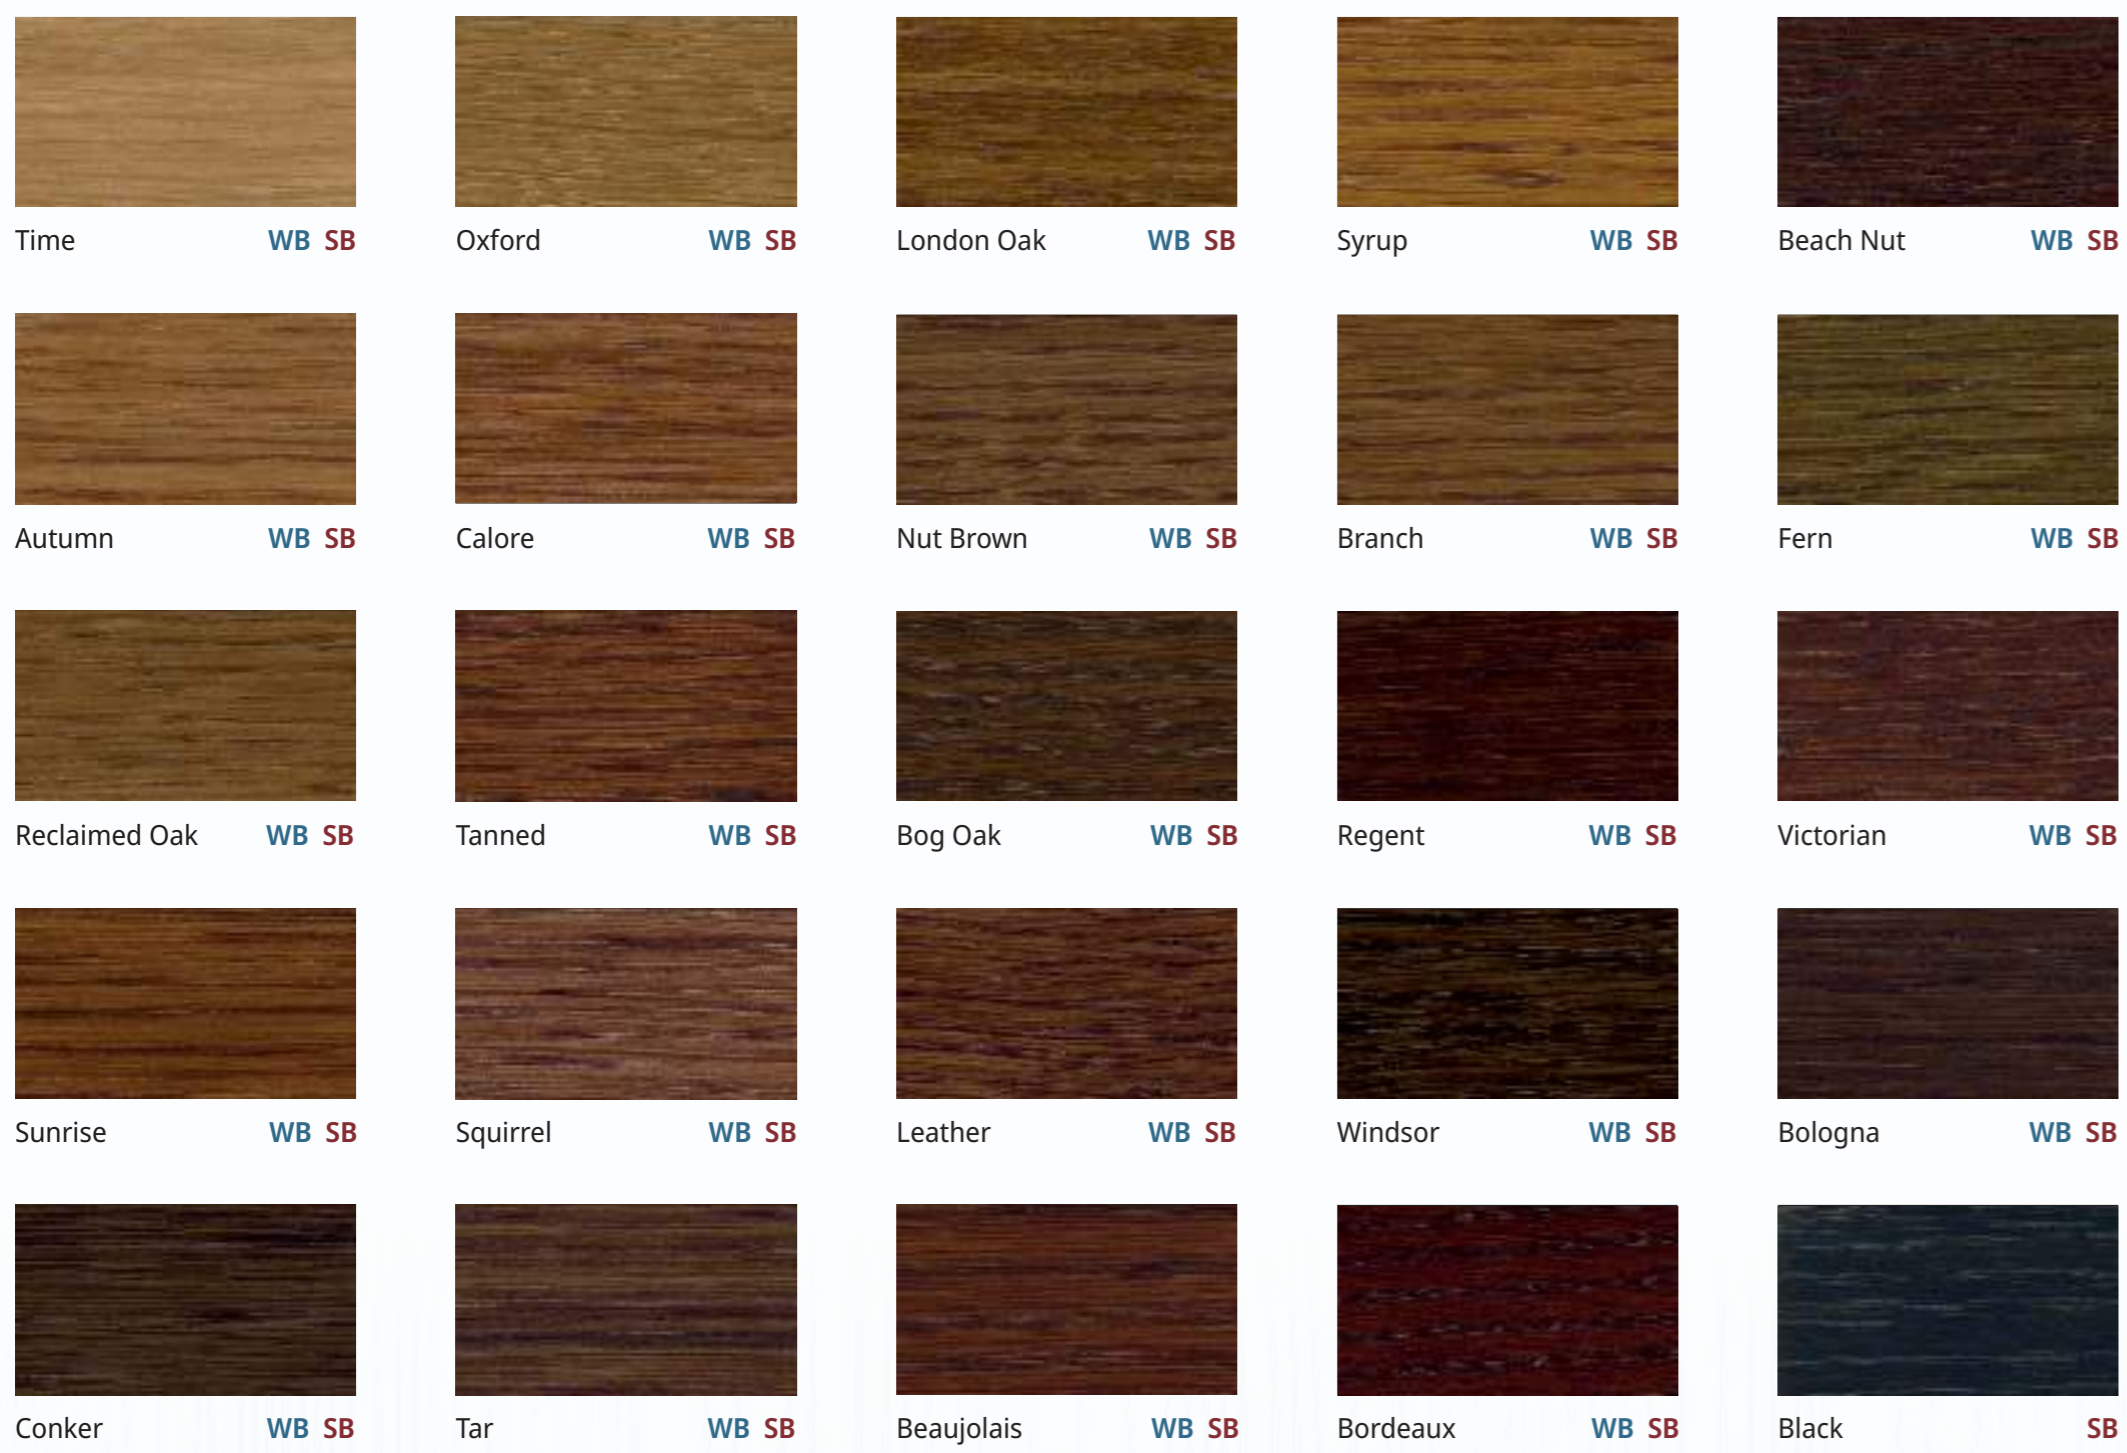

Harmony Stain Range

Pigmented Stains

Dye Stains

Patinas

WB - Available in water-based
SB - Available in solvent-based

*Each chip is a representation of the colour. Please contact your local sales representative for advice on application and trials.